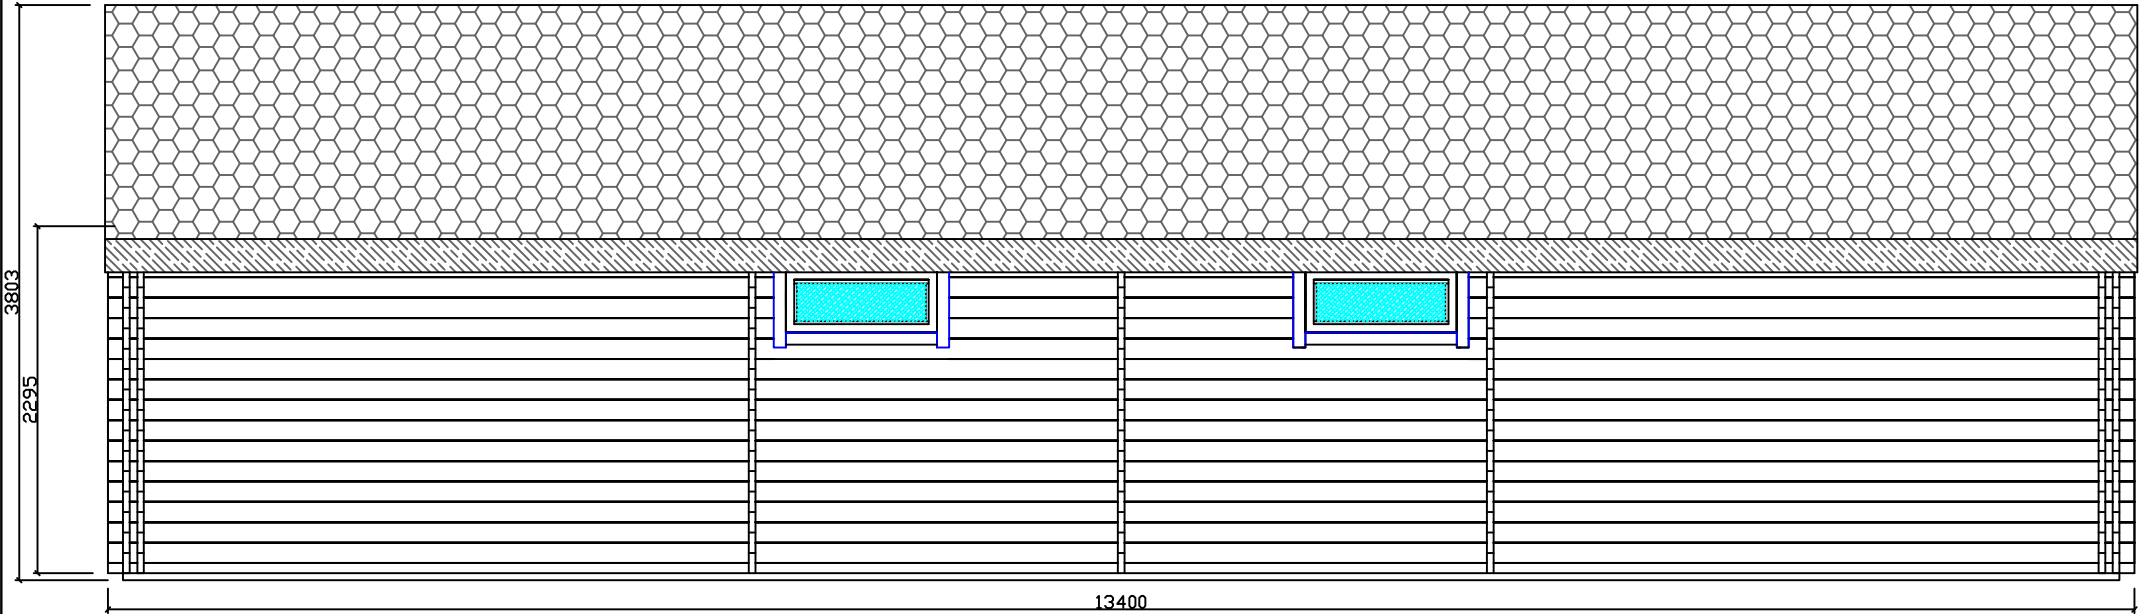

4173 9075m-13263-4545

Page A4	
Drawing No:	4137
Scale = 1:50	Plan

Page A4	
Drawing No:	4173
Scale = 1:50	Elevations

Page A4	
Drawing No:	4173
Scale =1:50	Elevations